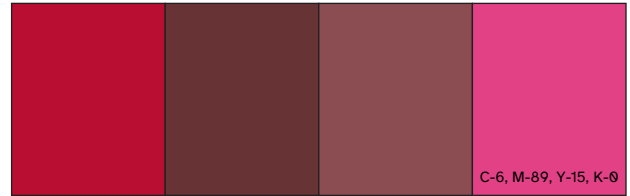

Standard Acrylic ADA sign colors.

ROWMARK	3X1-601	3X1-602	3X1-671	3X1-661
COLOR	RED	BURGUNDY	BORDEAUX	PASSION PINK
PANTONE	PMS 187C	PMS 1817C	PMS 4985C	PMS 674C
MATTHEWS PAINT	MP 15195	MP 16105	MP 00255	MP 01090

		 PRINT PMS 7548C							
3X1-823	3X1-603	3X1-701	3X1-905	3X1-901	3X1-902	3X1-921	3X1-903	3X1-509	3X1-507
CANYON	ORANGE	YELLOW	GRASS GREEN	BRIGHT GREEN	PINE GREEN	TEAL	BLACK FOREST	BAHAMA BLUE	MAUI BLUE
PMS 492C	PMS 1595	PMS 109	PMS 346	PMS 347C	PMS 7729C	PMS 322C	PMS 417C	PMS 7474C	PMS 659C
MP 04631	MP 13189	MP 14004	MP 14282	MP 13552	MP 10503	MP 13399	MP 14164	MP 14688	MP 00894

*COLOR CONTAINS
METAL FLAKE

3X1-304*	3X1-398*	3XX-101
SILVER	GRAPHITE	CLEAR
N/A	N/A	N/A
MP Brushed Aluminum	MP 18214	N/A

Letter color and background color choices.

“MP” is the Matthews Paint color number.