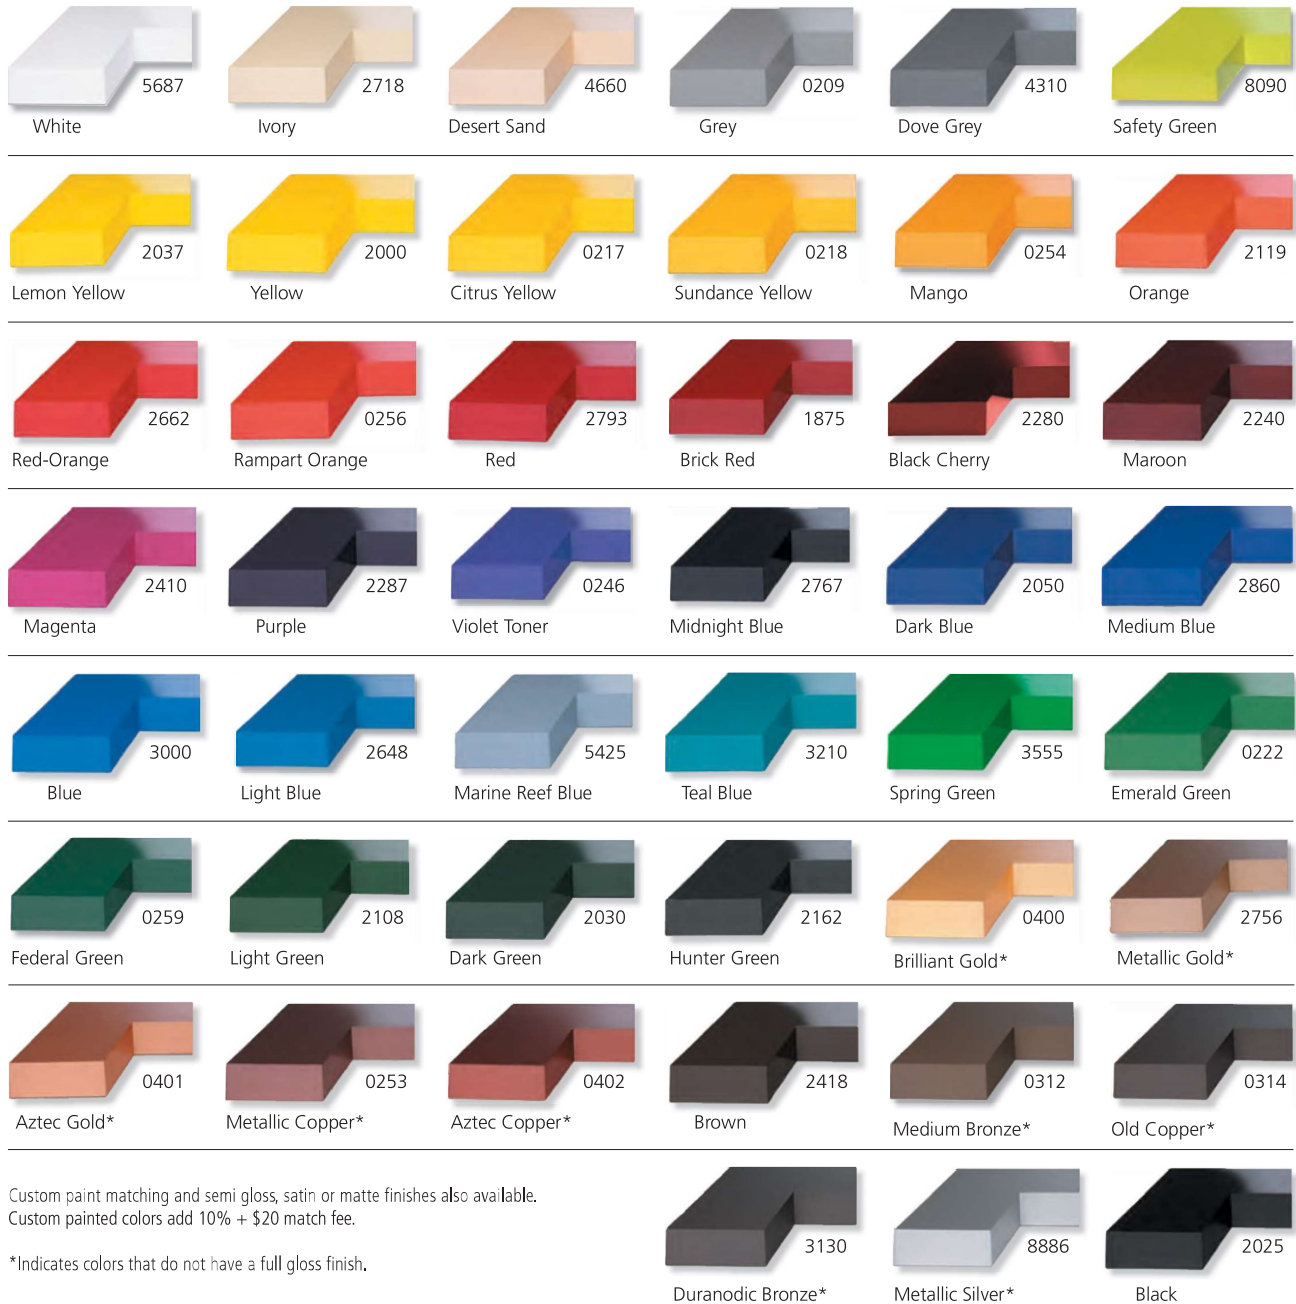

45 Standard Painted Colors -

Unlimited Painted Colors & Sheens

- Gloss
- Semi Gloss
- Paint Matching (\$20/color) match your paint company formula, PMS #, or physical sample
- Satin
- Matte
- Letter returns may also be painted a different color than faces. An additional charge will apply